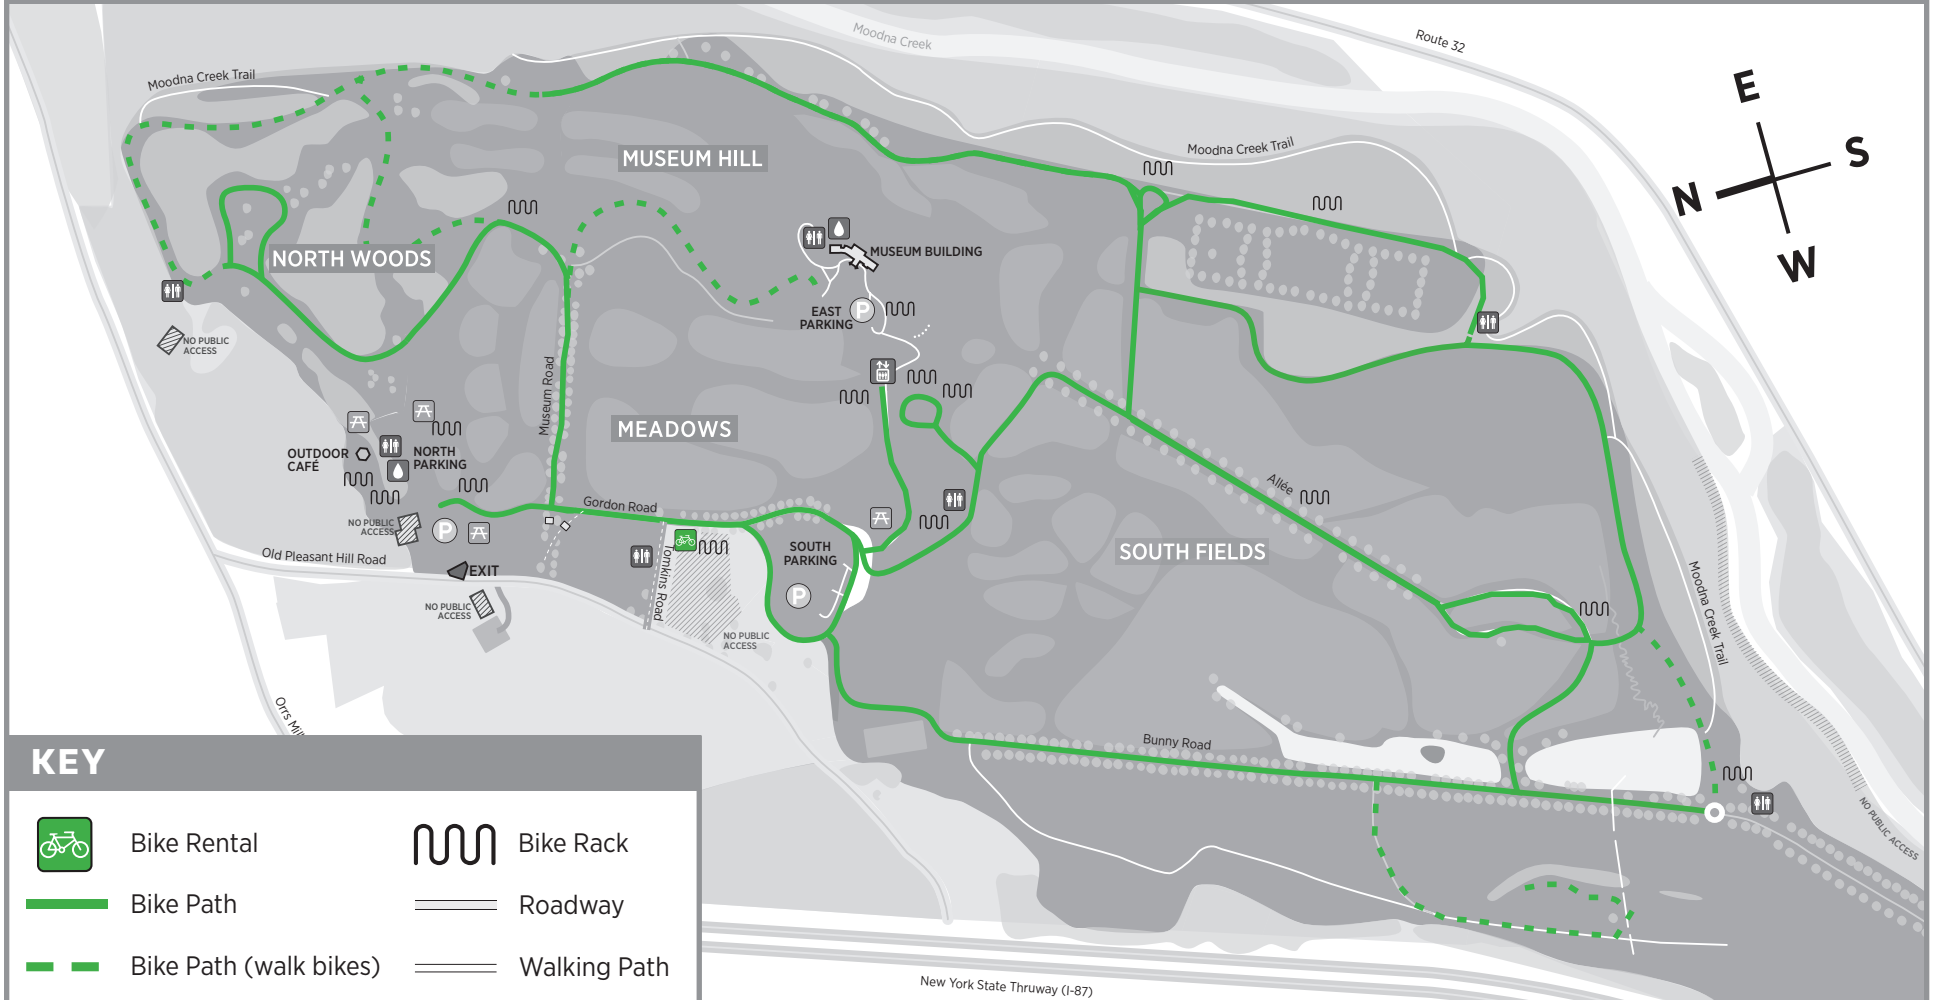

STORM KING ART CENTER

Bike Map

BIKE RULES

Helmets must be worn at all times when riding.

Please do not ride or walk bikes on the grass.

Stay on marked routes

Biking is permitted only on the routes marked in green on this map. Please walk bikes on paths indicated with a dashed line. Loose gravel may be present on all surfaces, use caution.

Share the road

Please give pedestrians plenty of space on roads and paths—alert them when approaching or passing. You may also encounter cars on Museum Road and around the parking areas.

Use bike racks when available

Racks are provided so that you may safely visit sculptures in the vicinity. If you're visiting a sculpture area without a bike rack, please leave your bike well off the roadway.